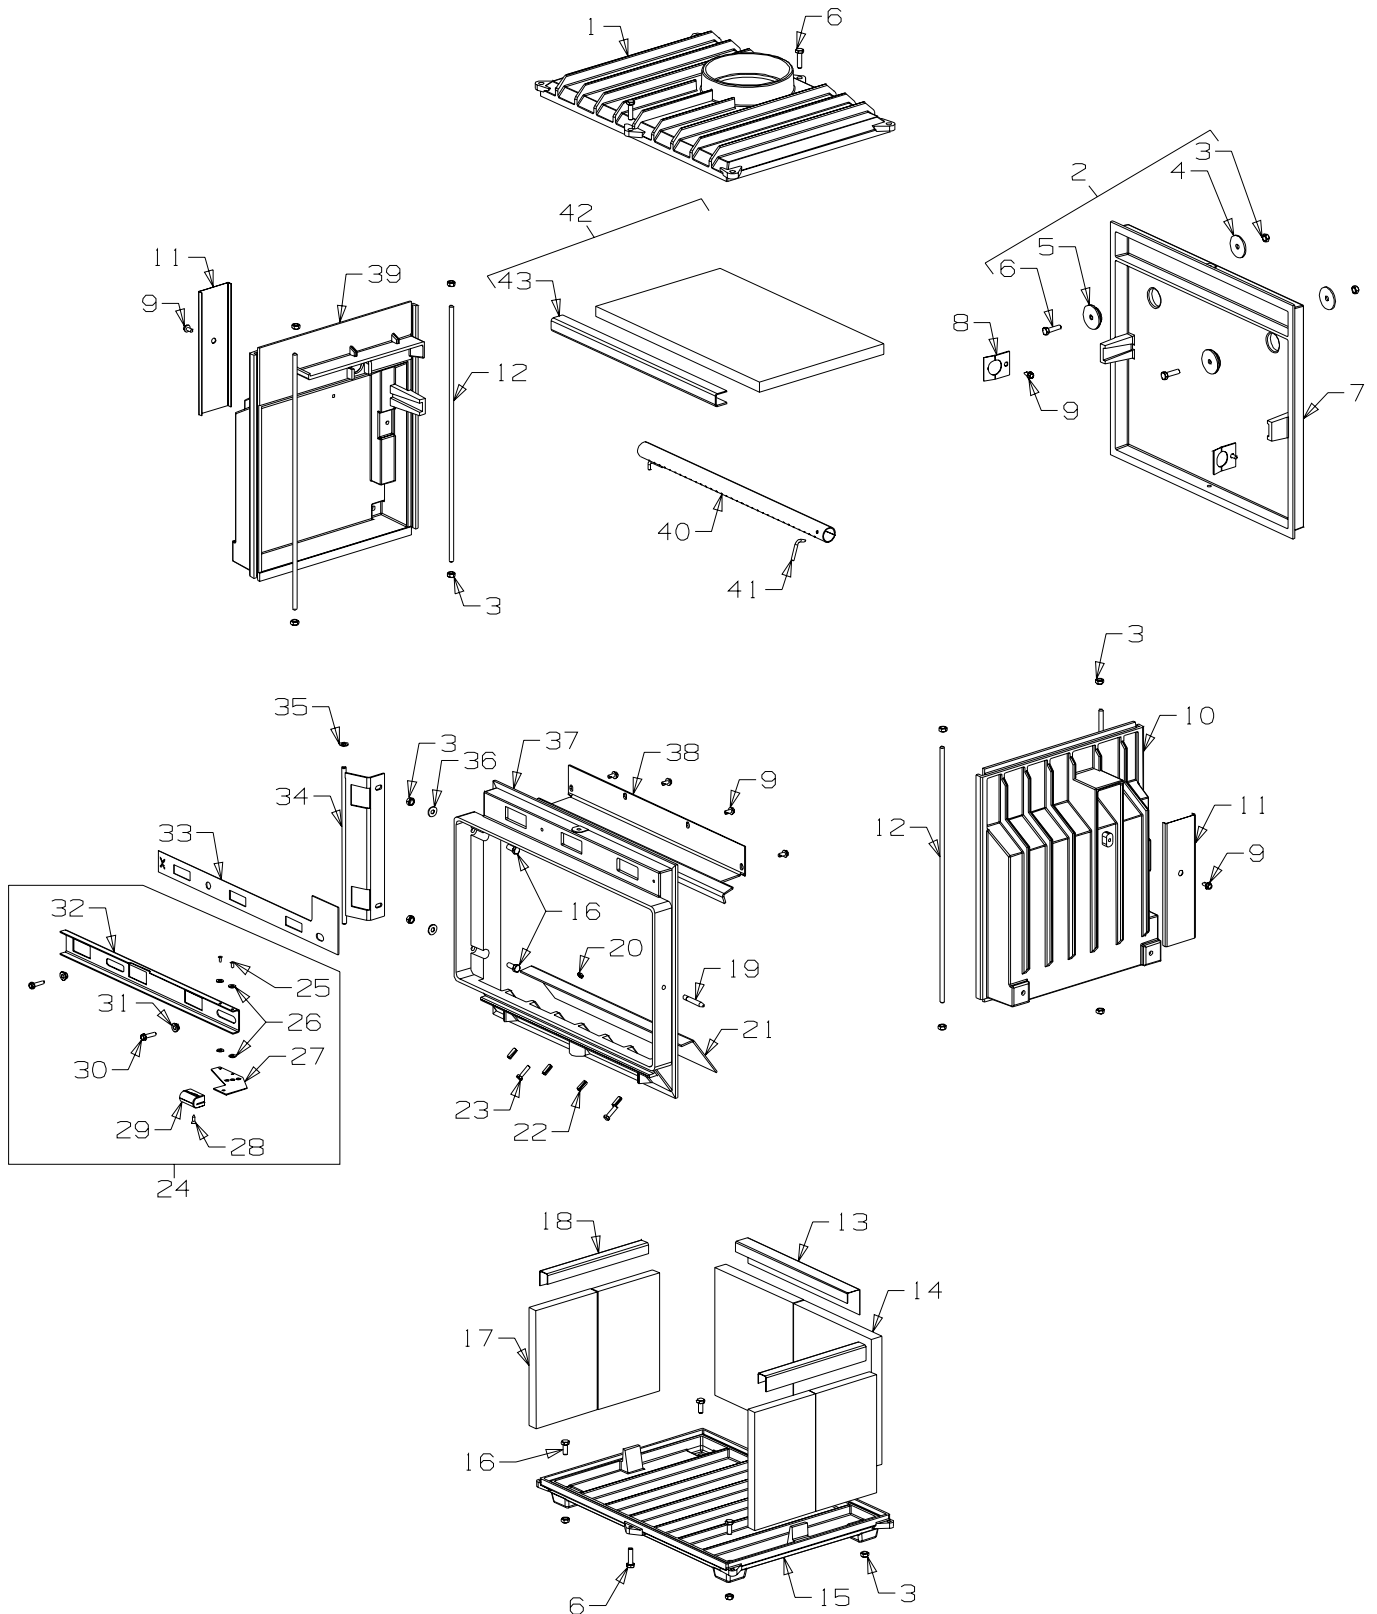

Item No	Part No	Description	Qty	Item No	Part No	Description	Qty
1	987302	Firebox-Top	1	24	795549	Air Slide Assembly	1
2	984090	Plug Assy-34mm Dia	2	25	586167	• Rivet-Pop 4.0 Dia x 4.8	2
3	501602	• Nut, M8 (2)	16	26	500848	• Washer; Flat 3/16" x .5	4
4	502093	• Washer, Flat 8 x 42 x 3	2	27		NOTAVAILABLE	
5		NOTAVAILABLE		28	503004	• Screw; CSK No. 8 x 5/8"	1
6	501685	• Screw, Set M8 x 30 (2)	6	29	986162	• Knob-Air Control	1
7	987303	Firebox-Back	1	30	503336	• Screw, T/F M6 x 25	2
8	995541	Bracket-Retaining, Board	2	31	995091	• Spacer-Air Slide	2
9	503003	Screw; S/T 1/4" x .5	8	32	995549	• Slide-Air, Inlet 25 x 50	1
10	795522	Firebox-Side RH	1	33	995681	Plate, Back-Meter "X"	1
11	786146	Cover-SecondaryAir	2	33a	983185	Plate, Back-Meter	
12	587108	Rod-Tie, M8	4			-Turn Down	1
13	987146	Channel-BrickRetainer	1	34	995651	Hinge Assy	1
14	787112	Brick-Fire, Back		35	006025	Washer; Flat 5/16"	1
		223 x 250 x 25 (Pack of 2)	1	36	501606	Washer, Flat 8 x 19 x 1.6	14
14a	797087	Brick-Fire, Back		37	795558	Firebox-Front	1
		223 x 250 x 25 (Pack of 4)	1	38	995659	Deflector-PrimaryAir	1
15	987304	Firebox-Bottom	1	39	795517	Firebox-Side LH	1
16	501597	Screw, Set M8 x 20	6	40	995288	Tube-Secondary Air, 33 x 3.5	1
17	795546	Bricks-Firebox, Side		41	586439	Pin-Retaining, Secondary	
		143 x 230 x 20 (2 per pack)				AirTube	1
		incl. item 18)	1	42	787109	Board Assy-Firebox, Top	
18	995552	Channel-Brick Retainer	1			(incl. item 43)	1
19	595657	Pin-DoorCatch	1		993048	• Channel-Baffle Reinforcer	1
20	501682	Nut, M6	2	42a	987373	Board Assy-Firebox, Top	
21	986720	Plate-Base Inner	1			(Pack of 5) (incl. item 43)	1
22	503008	Pin, Tension 8 x 20	4	42b	993048	• Channel-Baffle Reinforcer	5
23	501963	Screw, Set M6 x 25	2		794094	Board Assy-Firebox, Top	
						(Pack of 6) (incl. item 43)	1
				43	993048	• Channel-Baffle Reinforcer	6
					993048	Channel-Baffle Reinforcer	1

Bold Text = Assemblies
Bulleted Text = Items included in Assemblies