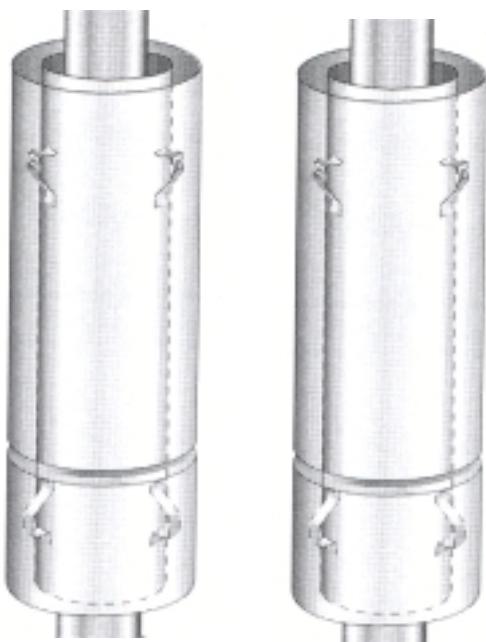

**Bold Text** = Assemblies  
**Bulleted Text** = Items included in Assemblies

When ordering PLEASE QUOTE PART NUMBER & Description, NOT Illustration No.  
Determine right or left hand side from standing in viewing position

**995953**  
Fascia-Bevelled  
- Black

Item No	Part No	Description	Qty	Item No	Part No	Description	Qty
1	795665	Fascia-Top - Blue/Black	1	8	795667	Fascia-Side RH - Blue/Black	1
2	586737	Screw, S/T 8 x 10	4	9	503674	Switch-Fan ON/OFF/ON	1
3	795668	Fascia-Side LH - Blue/Black	1	<b>NOT ILLUSTRATED</b>			
4	503259	Screw, S/T 10 x .4	6	590291	Lead-Earth	1	
5	995663	Stiffener-Fascia	1				
6	584581	Badge - Gold	1				
7	503381	Clip-Starlock 4 Dia	2				

**150mm Zero Clearance Ceiling Kit  
551458**

**Kit Contains:**

- 1 x 150mm Combo Cowl 200mm/250mm
- 1x Outer Heat Sheild - Galvanised -1200mm x 200mm
- 1 x Outer Heat Sheild - Galvanised -600mm
- 1 x 150mm Stainless Steel Flue - 1200mm
- 1 x 150mm Stainless Steel Flue -600mm