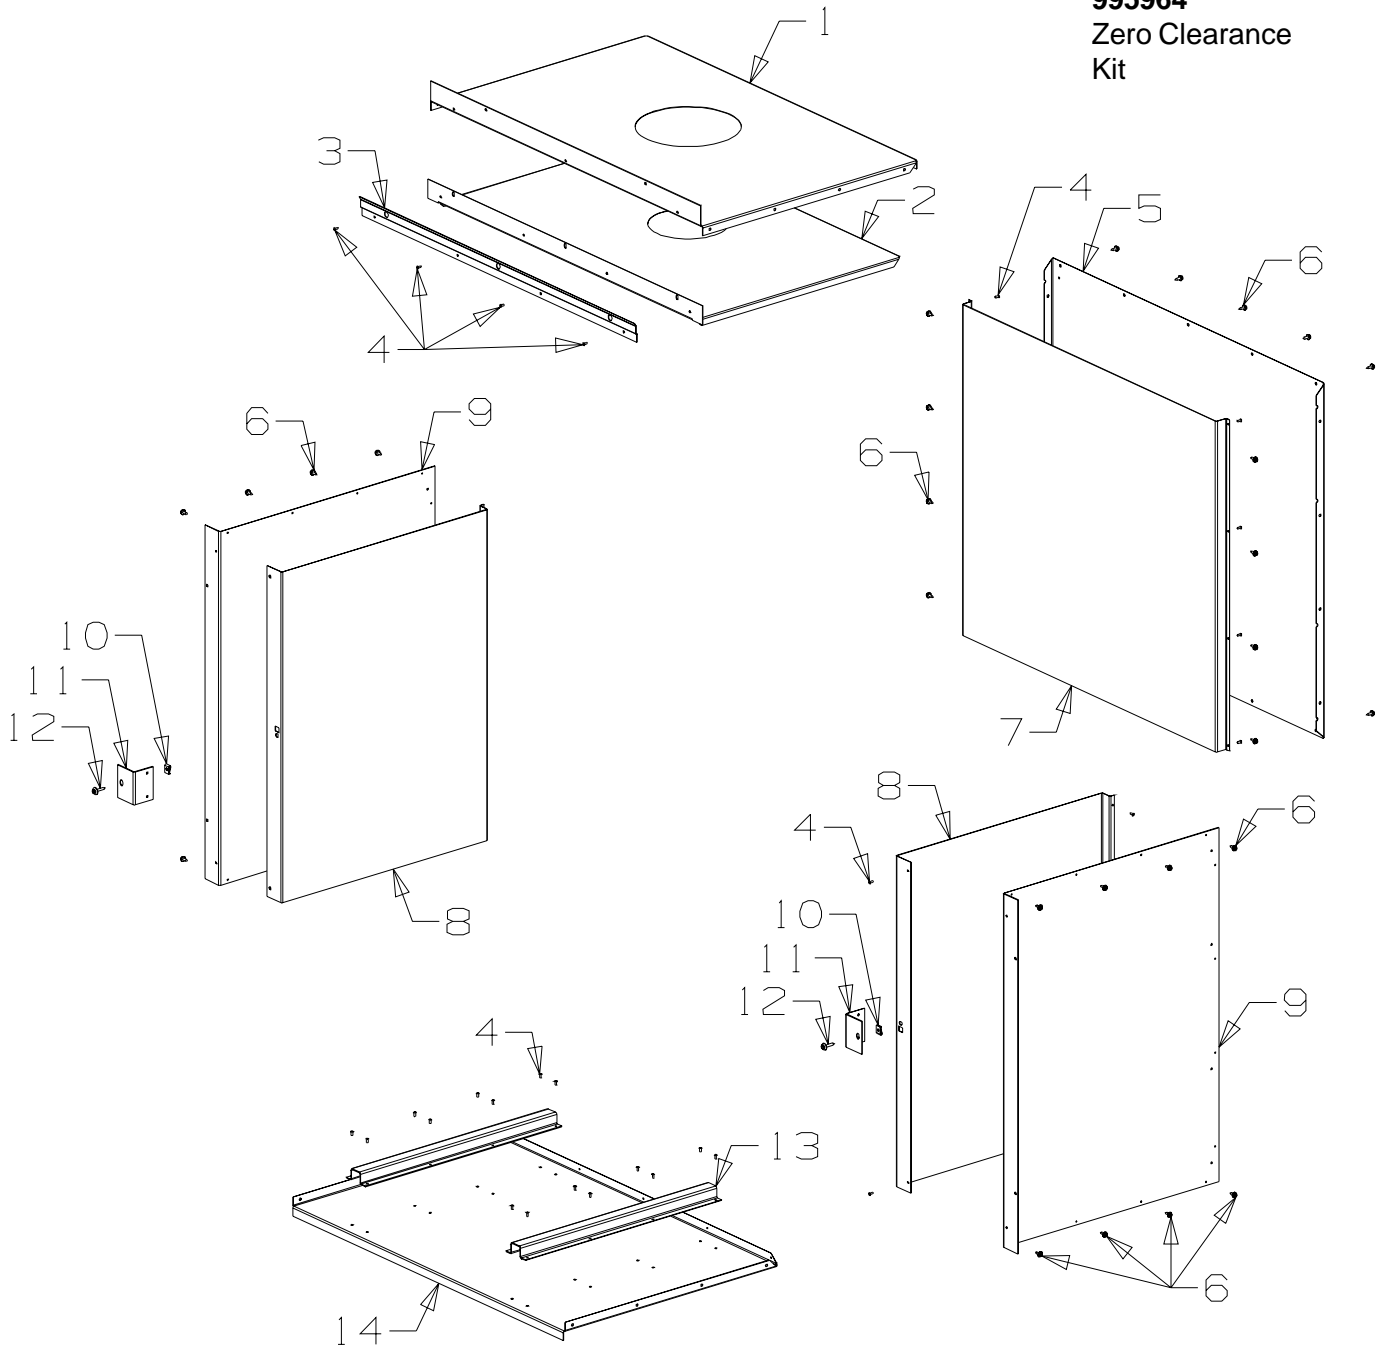

**995964
Zero Clearance
Kit**

Item	Part No	Description	Qty	Item	Part No	Description	Qty
1	995164	Panel-Top	1	8	995154	Shield-Side Panel	2
2	995167	Shield Assy-Top	1	9	995156	Panel Assy-Side	2
3	995166	Channel-Retainer	1	10	503388	Nut-Spire	2
4	503429	Rivet-Pop 3.2 Dia x 4.8	36	11	995196	Bracket-Restraint	2
5	995159	Panel Assy-Rear	1	12	503459	Screw, S/T 12 x 25	6
6	503704	Screw; S/T 8 x .5	34	13	995161	Rail-Support	4
7	995157	Shield-Rear Panel	1	14	995162	Base Assy	1