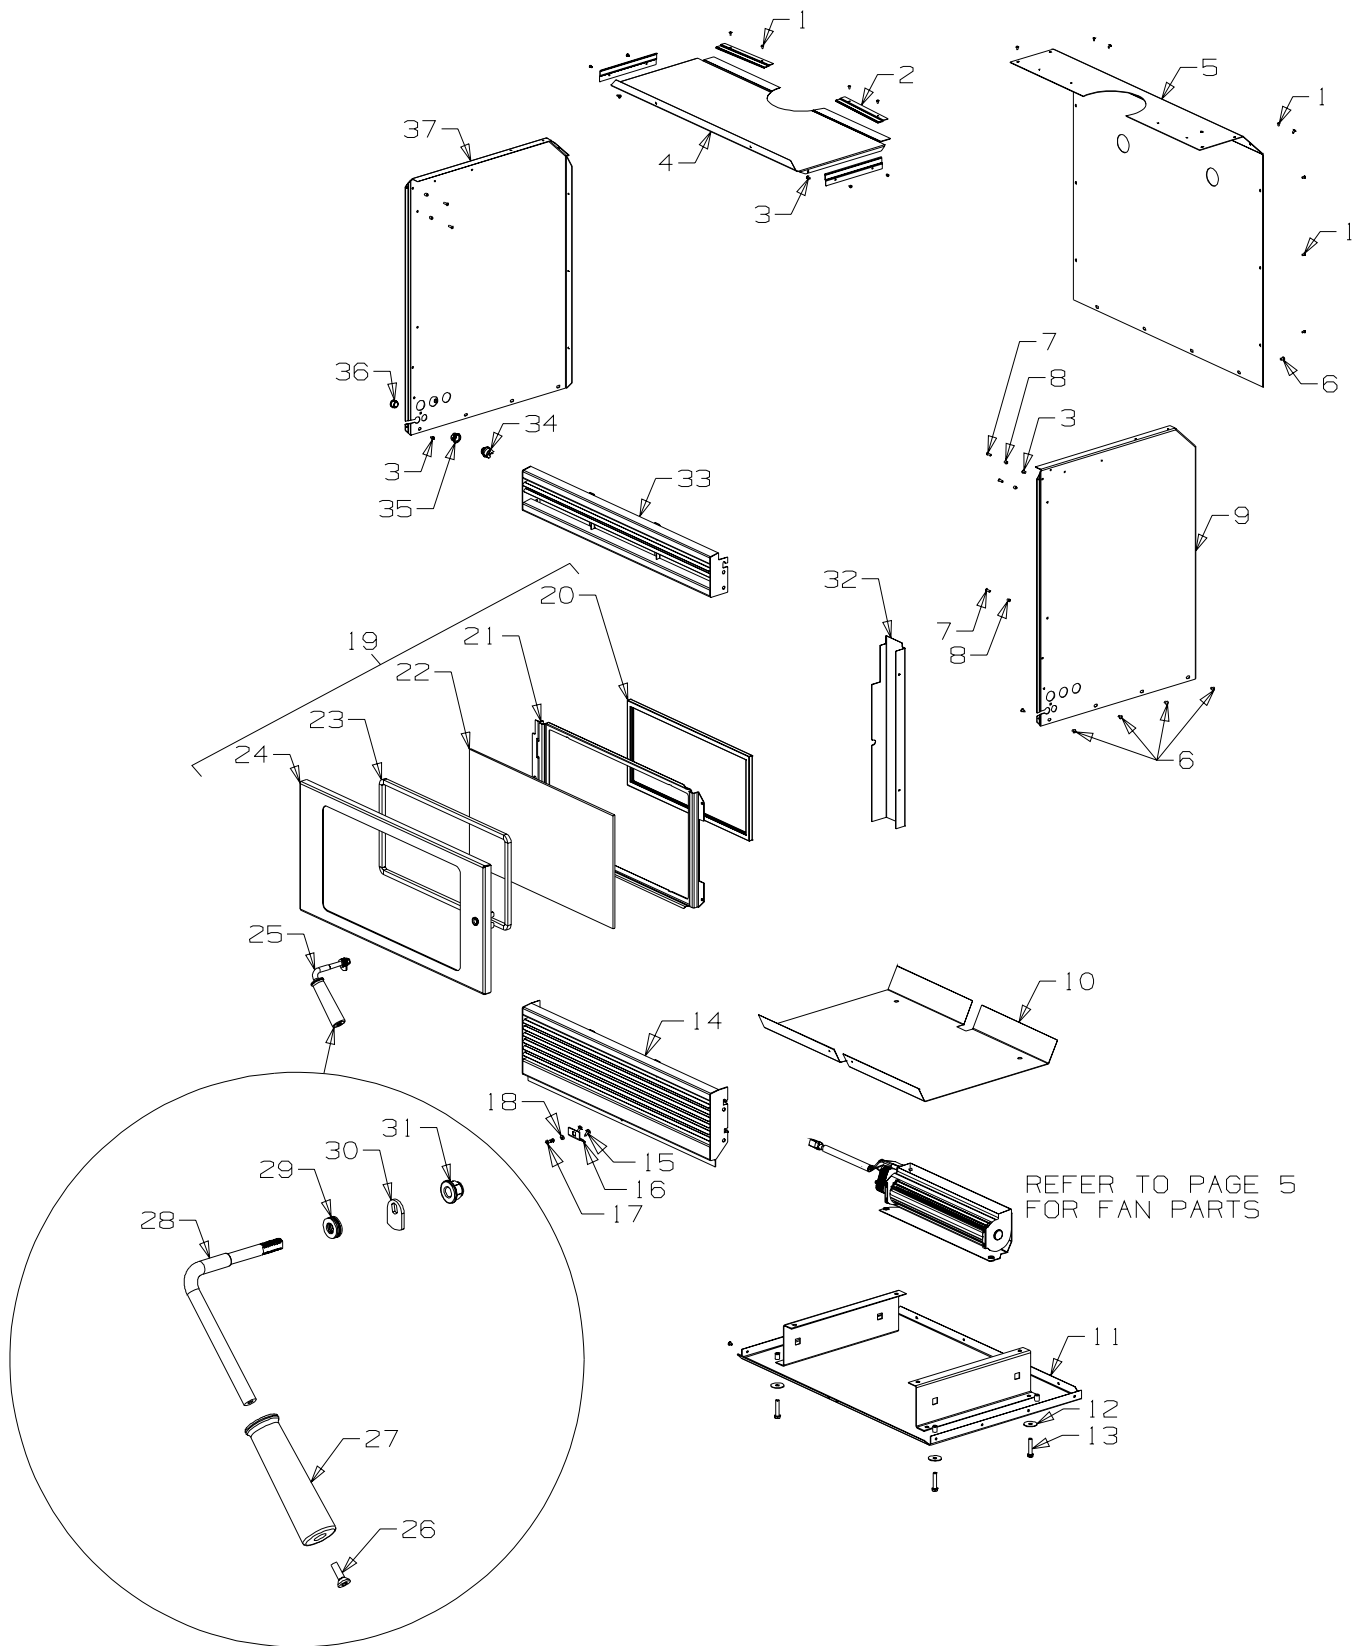

**Bold Text** = Assemblies  
**Bulleted Text** = Items included in Assemblies

Item	Part No	Description	Qty	Item	Part No	Description	Qty
1	501767	Rivet-Pop 3.2 Dia x 3.2	22	19	795685	<b>Door Assy - Black</b>	1
2	986514	Case-Outer, Guide Rail	4	20	700861	• Tape-Flat 6 x 38 x 2m	1
3	586737	Screw, S/T 8 x 10	10	21	994516	• Retainer-Glass	1
4	995642	Case-Outer Top	1	22	793031	• Glass 548 x 293 x 5	1
5	995645	Case-Outer, Rear	1	23	700755	• Rope-Round - Glass Fibre (16 x 2 metres)	1
6	503272	Rivet-Pop 4.8 Dia x 4.8	12	24	795648	• Door Assy - Black	1
7	501303	Rivet-Pop 4.0 Dia x 7.9	6	25	795641	<b>• Handle Assy-Door</b>	1
8	986148	Spacer-Grille	9	26	595670	• Screw, Csk M6 x 20	1
9	995646	Case-Outer, Side RH	1	27	595655	• Handle-Door, Wood	1
10	995643	Heatshield-Bottom	1	28	595641	• Handle Assy	1
11	995678	Base Assembly	1	29	501704	• Washer, Flat 10 x 19 x 1.6	4
12	501021	Washer; Flat 5/16" x 1.25	4	31	503672	Nut, M10 Flange	1
13	501843	Screw, Set M8 x 40	4	30	984571	Latch-Door Catch	1
14	795686	Grille Assy-Lower - Black	1	32	995669	Heatshield, Knob	1
15	503704	Screw; S/T 8 x .5	2	33	795684	Grille Assy-Upper - Black	1
16	990281	Plate-Latch	1	34	502068	Clamp-Cable, Little Gripper	1
17	503817	Stud-Dzus	1	35	577089	Nut; Cable Gripper	1
18	503818	Grommet-Dzus	1	36	586734	Bush-Plastic	1
				37	995647	Case-Outer, Side LH	1