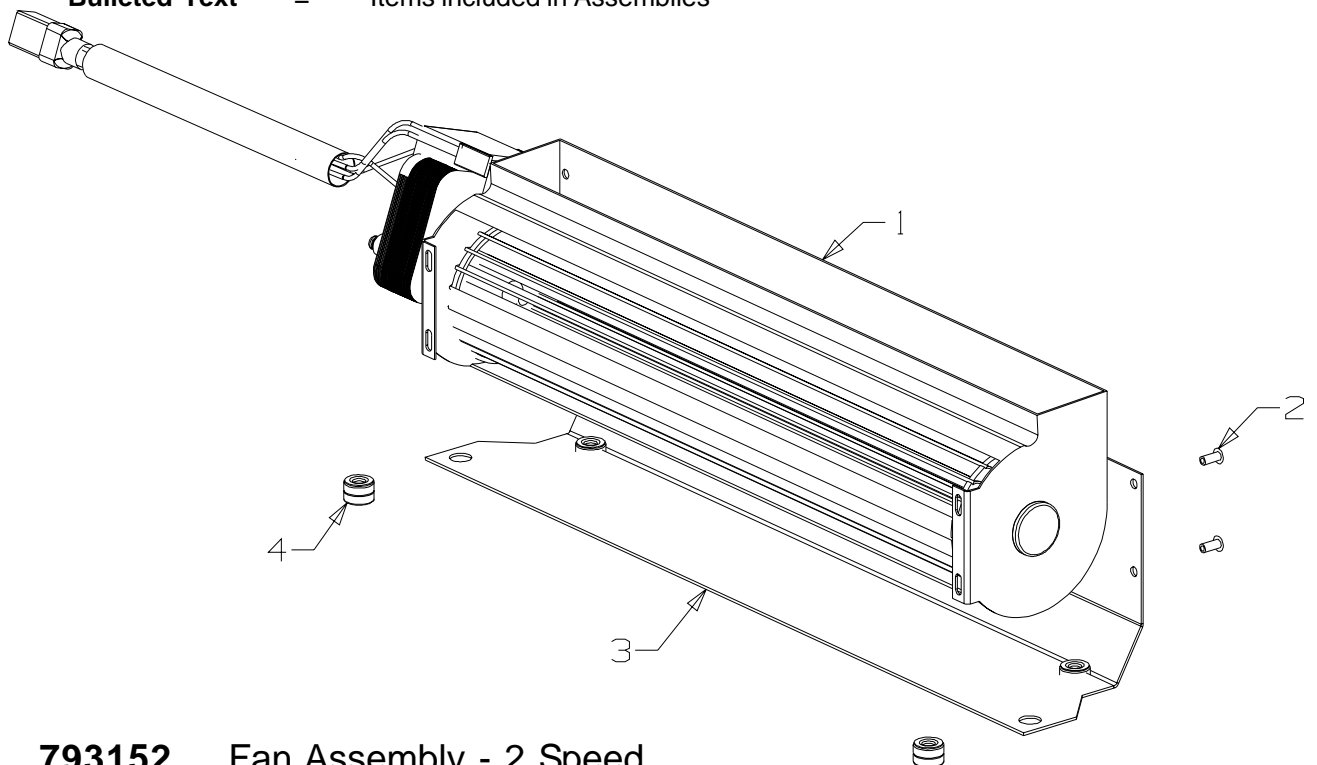

Item	Part No	Description	Qty	Item	Part No	Description	Qty
1	501767	Rivet-Pop 3.2 Dia x 3.2	22	19	795685	Door Assy - Black	1
2	986514	Case-Outer, Guide Rail	4	20	700861	• Tape-Flat 6 x 38 x 2m	1
3	586737	Screw, S/T 8 x 10	10	21	994516	• Retainer-Glass	1
4	995642	Case-Outer Top	1	22	793031	• Glass 548 x 293 x 5	1
5	995645	Case-Outer, Rear	1	23	700755	• Rope-Round - Glass Fibre (16 x 2 metres)	1
6	503272	Rivet-Pop 4.8 Dia x 4.8	12	24	795648	• Door Assy - Black	1
7	501303	Rivet-Pop 4.0 Dia x 7.9	6	25	795641	• Handle Assy-Door	1
8	986148	Spacer-Grille	9	26	595670	• Screw, Csk M6 x 20	1
9	995646	Case-Outer, Side RH	1	27	595655	• Handle-Door, Wood	1
10	995643	Heatshield-Bottom	1	28	595641	• Handle Assy	1
11	995678	Base Assembly	1	29	501704	• Washer, Flat 10 x 19 x 1.6	4
12	501021	Washer; Flat 5/16" x 1.25	4	31	503672	Nut, M10 Flange	1
13	501843	Screw, Set M8 x 40	4	30	984571	Latch-Door Catch	1
14	795686	Grille Assy-Lower - Black	1	32	995669	Heatshield, Knob	1
15	503704	Screw; S/T 8 x .5	2	33	795684	Grille Assy-Upper - Black	1
16	990281	Plate-Latch	1	34	502068	Clamp-Cable, Little Gripper	1
17	503817	Stud-Dzus	1	35	577089	Nut; Cable Gripper	1
18	503818	Grommet-Dzus	1	36	586734	Bush-Plastic	1
				37	995647	Case-Outer, Side LH	1

Bold Text = Assemblies
Bulleted Text = Items included in Assemblies

793152 Fan Assembly - 2 Speed

Item	Part No	Description	Qty	Item	Part No	Description	Qty
1	595652	Fan - 2 Speed	1	NOT ILLUSTRATED			
2	503272	Rivet-Pop 4.8 x 4.8	4	588068	Loom-Fan, 3 Pin 75V	1	
3	995649	Plate-Mouting, Fan	1	590226	Loom-Switch, Fan	1	
4	503671	Grommet-Fan 14 OD x 6 ID	4	590291	Lead-Earth	1